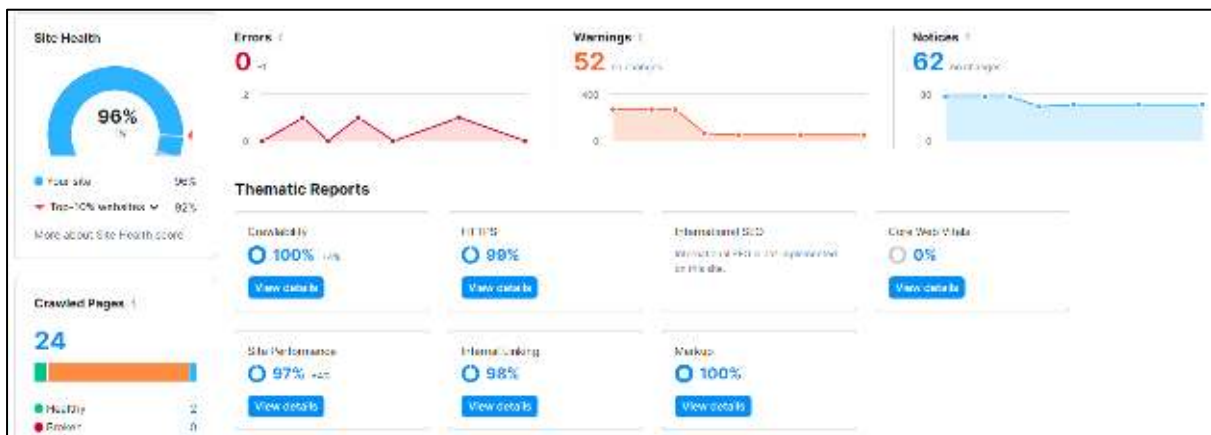

## Top Page Views

**Top pageviews** | Aug

Google Analytics: Rowe and Woodward/rwshopfitting

Page	Pageviews	Users	Avg. Time on Page	Entrances
	<b>276</b>	<b>73</b>	<b>01:09</b>	<b>106</b>
/	95	47	00:32	68
/contact-us/	44	25	01:15	34
/about-us/	27	18	00:24	24
/our-work/	19	16	00:19	18
/shop-fitting/	19	9	00:37	14
/gallery/	15	12	00:23	14
/interior-fit-outs-3/	13	10	00:09	12

## Position Tracking

## Site Health