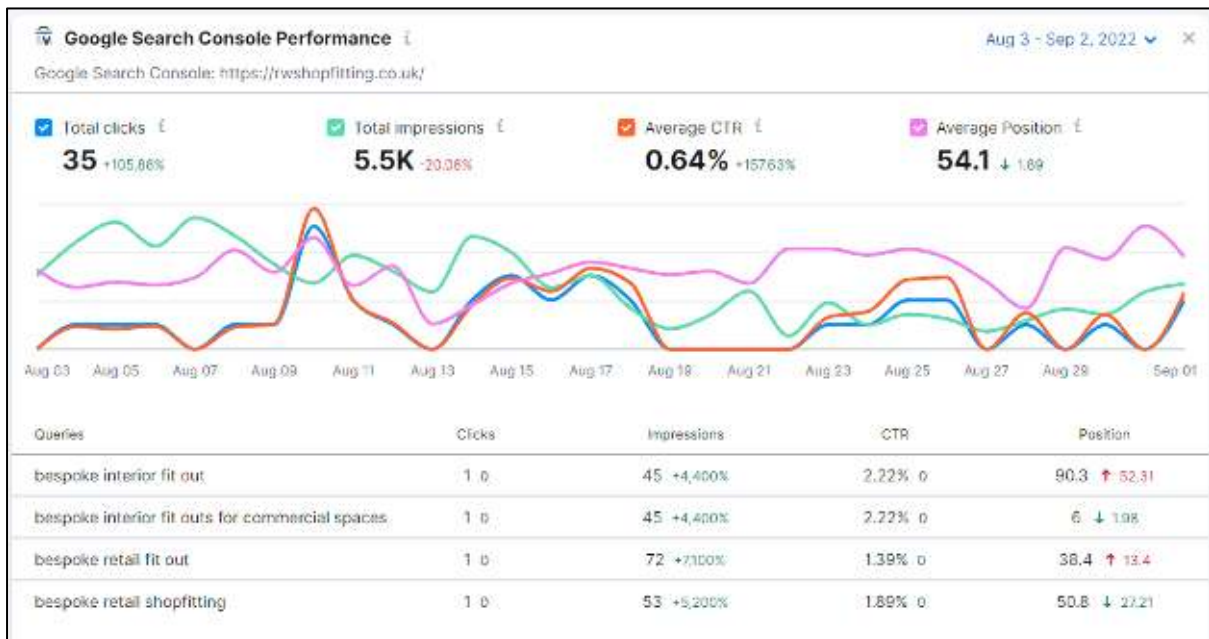

## Traffic Analytics

## Top Page Views

**Top pageviews** | Aug

Google Analytics: Rowe and Woodward/rwshopfitting

Page	Pageviews	Users	Avg. Time on Page	Entrances
	<b>276</b>	<b>73</b>	<b>01:09</b>	<b>106</b>
/	95	47	00:32	68
/contact-us/	44	25	01:15	34
/about-us/	27	18	00:24	24
/our-work/	19	16	00:19	18
/shop-fitting/	19	9	00:37	14
/gallery/	15	12	00:23	14
/interior-fit-outs-3/	13	10	00:09	12