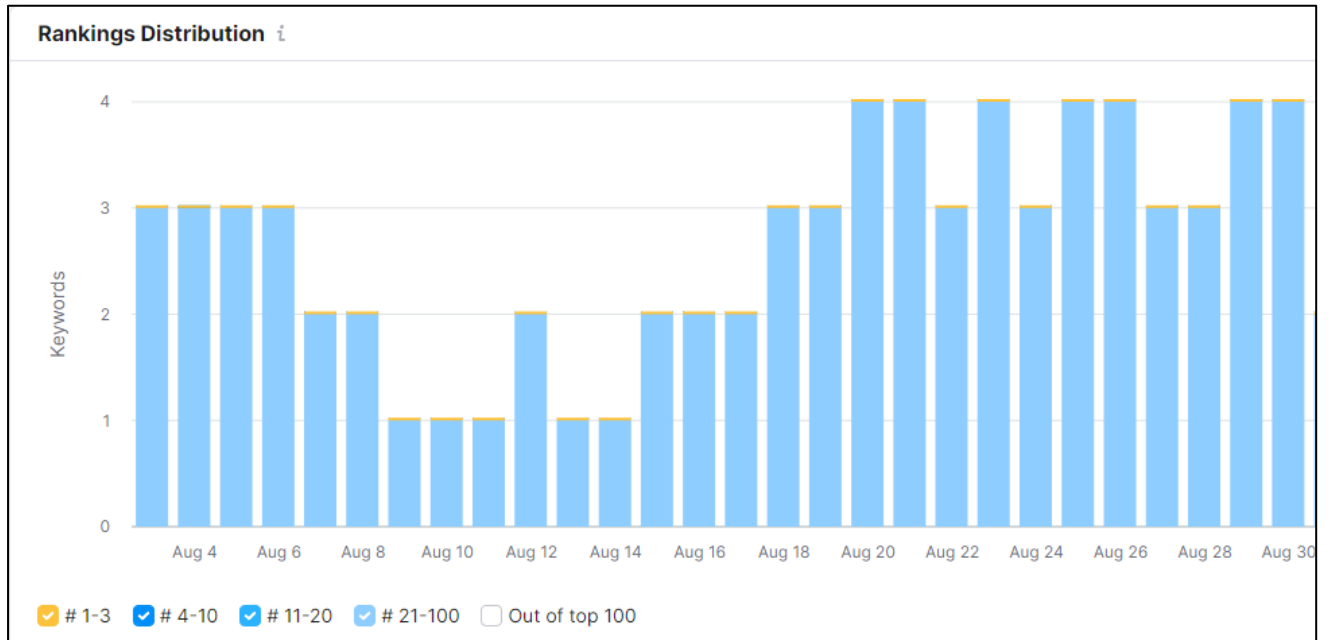

## Traffic Analytics

## Top Page Views

**Top pageviews** | Aug

Google Analytics: Rowe and Woodward/rwshopfitting

Page	Pageviews	Users	Avg. Time on Page	Entrances
	<b>276</b>	<b>73</b>	<b>01:09</b>	<b>106</b>
/	95	47	00:32	68
/contact-us/	44	25	01:15	34
/about-us/	27	18	00:24	24
/our-work/	19	16	00:19	18
/shop-fitting/	19	9	00:37	14
/gallery/	15	12	00:23	14
/interior-fit-outs-3/	13	10	00:09	12

## Position Tracking