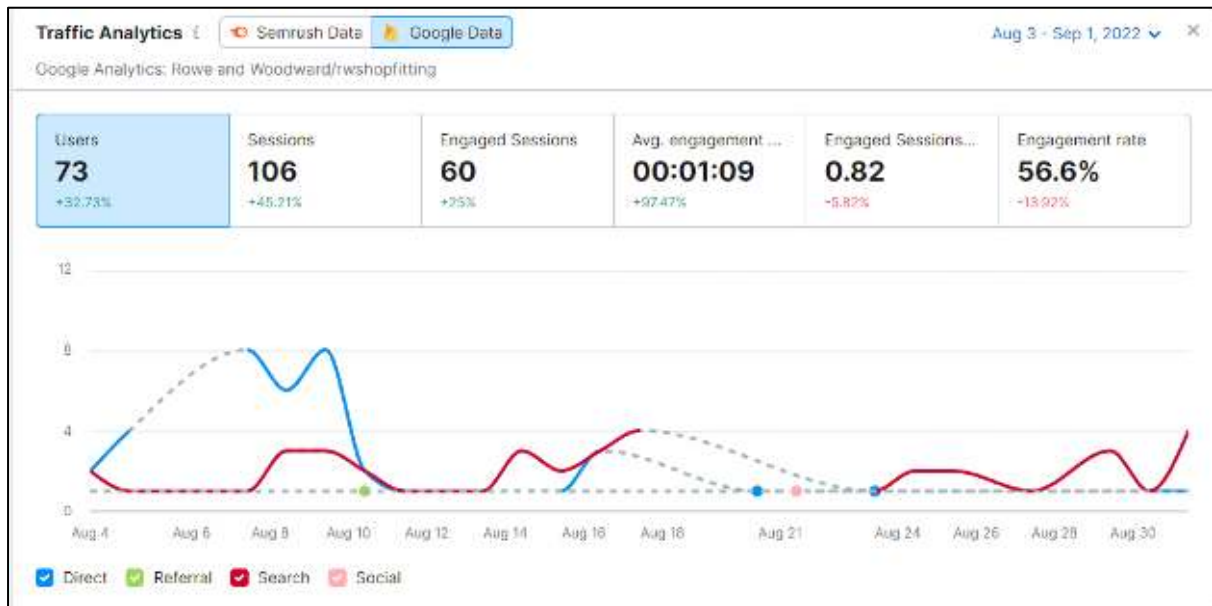

## Traffic Analytics

## Top Page Views

**Top pageviews** | Aug

Google Analytics: Rowe and Woodward/rwshopfitting

Page	Pageviews	Users	Avg. Time on Page	Entrances
	<b>276</b>	<b>73</b>	<b>01:09</b>	<b>106</b>
/	95	47	00:32	68
/contact-us/	44	25	01:15	34
/about-us/	27	18	00:24	24
/our-work/	19	16	00:19	18
/shop-fitting/	19	9	00:37	14
/gallery/	15	12	00:23	14
/interior-fit-outs-3/	13	10	00:09	12

## Position Tracking