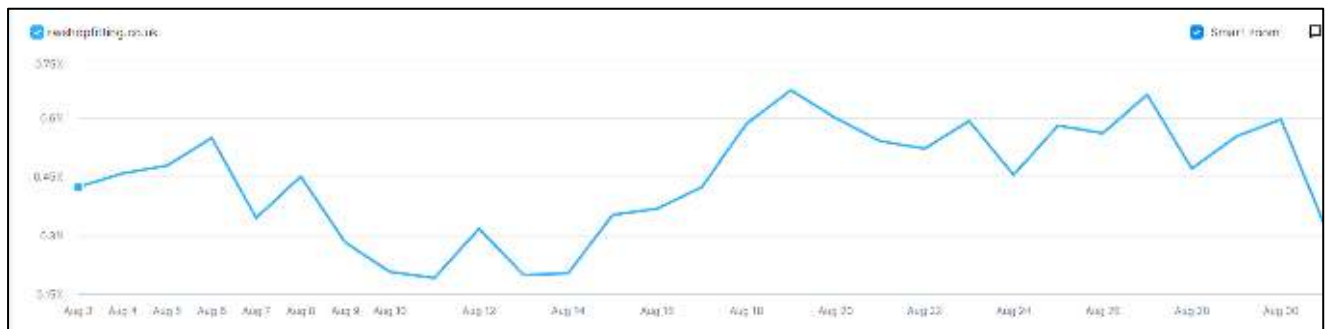

## Top Page Views

**Top pageviews** | Aug

Google Analytics: Rowe and Woodward/rwshopfitting

Page	Pageviews	Users	Avg. Time on Page	Entrances
	<b>276</b>	<b>73</b>	<b>01:09</b>	<b>106</b>
/	95	47	00:32	68
/contact-us/	44	25	01:15	34
/about-us/	27	18	00:24	24
/our-work/	19	16	00:19	18
/shop-fitting/	19	9	00:37	14
/gallery/	15	12	00:23	14
/interior-fit-outs-3/	13	10	00:09	12

## Position Tracking